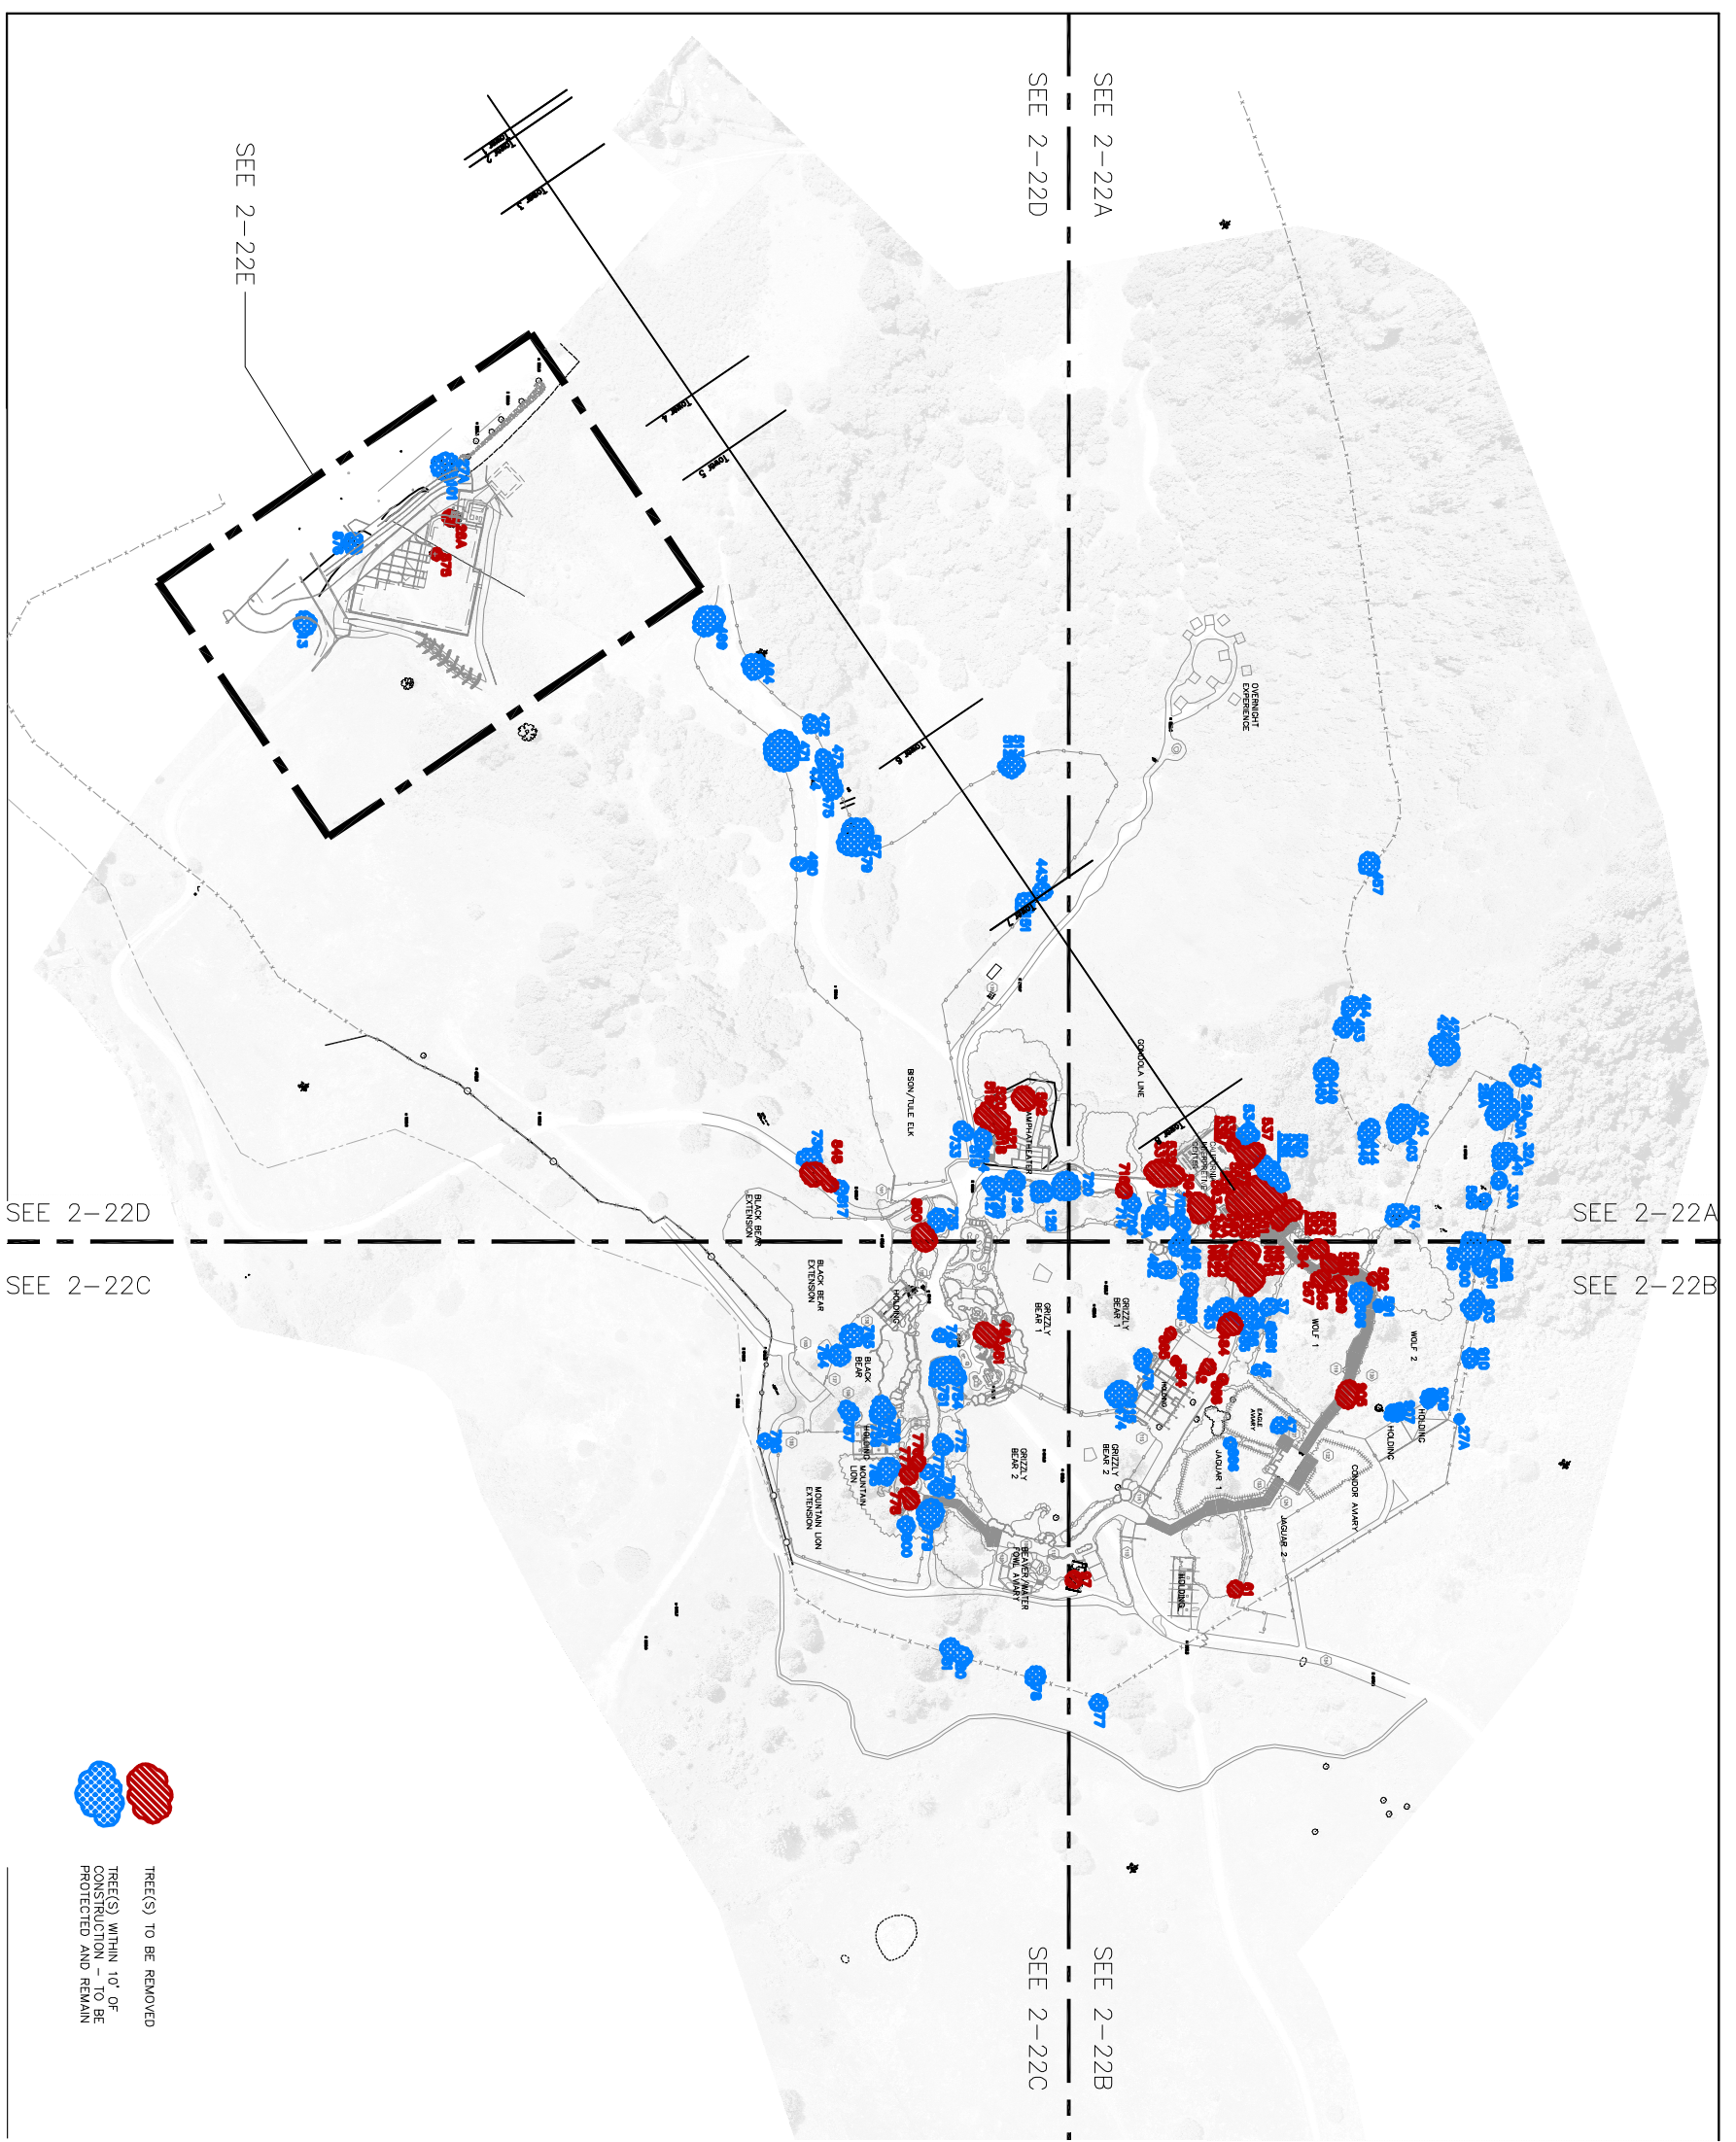

OAKLAND ZOO
CALIFORNIA!

Knowland Park

Revision/Issue	Date

SCHEMATIC TREE
IMPACT DIAGRAM

DATE: 07/16/15
SCALE: 1"=80'-0"
NO: 0829310

TREE(S) TO BE REMOVED
TREE(S) WITHIN 10' OF
CONSTRUCTION - TO BE
PROTECTED AND REMAIN

SCHEMATIC TREE IMPACT DIAGRAM
SCALE: 1" = 80'-0"